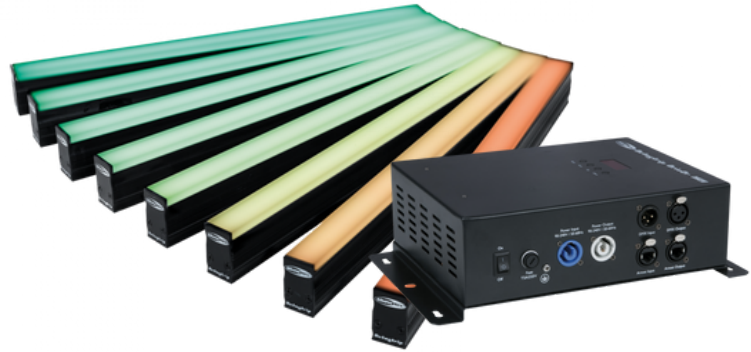

LICHT SET 4

€450,-
4x Infinity IB-2R moving head
4x Clamp
4x Power cable

LICHT SET 5

€180,-

8x Showtec OCTOSTRIP MKII

8x Clamp

1x Octostrip controller

8x 5 pins DMX kabel